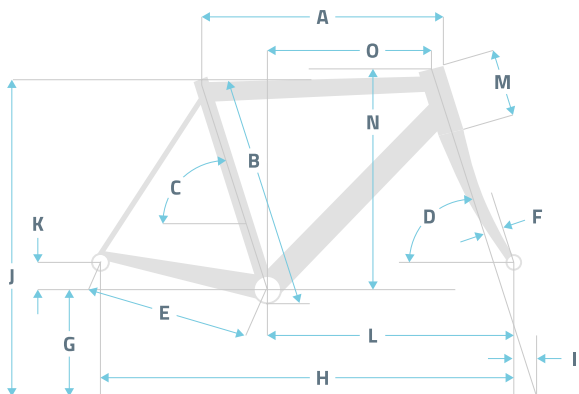

Brondello Classic

A horizontal top tube length (cm)
B measured size (cm) **C** seat tube angle
D head tube angle **E** chainstay length (cm)
F fork rake (cm) **G** bottom bracket height (cm)
H wheelbase (cm) **I** trail (cm) **J** standover at
top tube midpoint (cm) **K** bottom bracket
drop (cm) **L** front center distance (cm) **M** head
tube length (cm) **N** stack (cm) **O** reach (cm)

	A	B	C	D	E	F	G	H	I	J	K	L	M	N	O
48	51.0	46.0	74.5°	71.5°	40.5	4.5	26.5	96.2	6.5	74.2	7.2	56.3	11.0	51.0	36.7
50	52.0	48.0	74.5°	72.0°	40.5	4.5	26.5	96.7	6.2	75.5	7.2	56.9	11.5	51.7	37.5
52	53.5	50.0	74.0°	72.5°	40.5	4.5	26.5	97.3	5.9	76.7	6.9	57.5	12.0	51.9	38.5
54	54.5	52.0	73.5°	73.0°	40.5	4.5	26.8	97.5	5.6	78.8	6.9	57.6	14.0	54.1	38.5
56	56.0	54.0	73.5°	73.0°	40.5	4.5	26.8	99.0	5.6	80.4	6.9	59.1	15.5	55.5	39.5
58	57.5	56.0	73.0°	73.5°	40.5	4.5	27.0	99.6	5.3	82.5	6.7	59.7	17.5	54.7	40.0
60	59.0	58.0	72.5°	73.5°	40.8	4.5	27.0	100.8	5.3	84.3	6.7	60.6	19.5	59.3	40.3
63	60.0	61.0	72.0°	73.5°	40.8	4.5	27.0	101.1	5.3	86.9	6.7	60.9	22.0	61.7	40.0